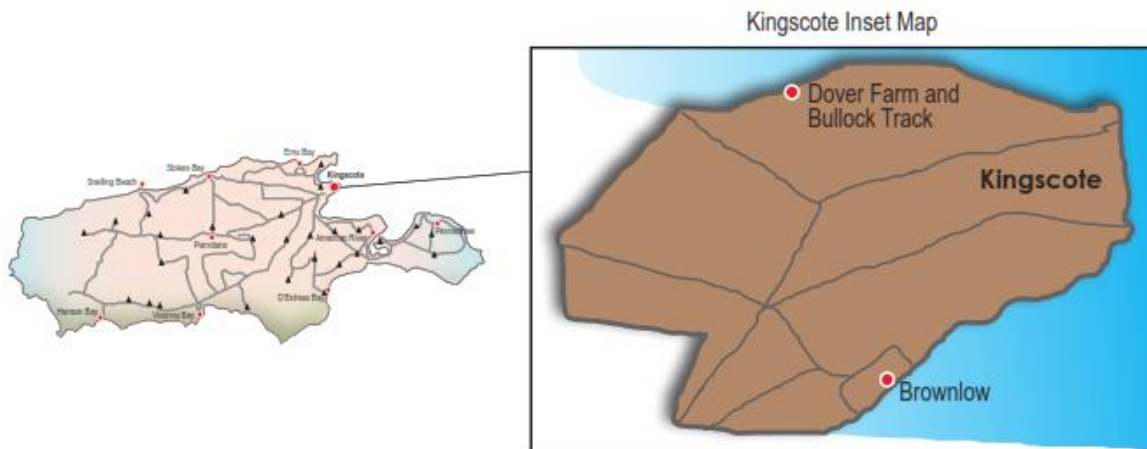

**WEDNESDAY MAP with collection area highlighted in BROWN background**

**FORTNIGHTLY COLLECTION of GENERAL WASTE TO LANDFILL - W AND RECYCLING - R**

**WEDNESDAY** – your collection day is **WEDNESDAY** for both General Waste and Recycling (alternating weekly), if you live in the following collection area :

**SPECIAL NOTES**

**COLLECTION AREA** Kingscote, Brownlow, Dover Farm, Bullock Track

- Recommend bins out night before collection day
- Weekly collection of general waste during peak periods 1 week before and after Easter; and 6 weeks during summer in December/January

**WEDNESDAY** Kingscote, Brownlow, Dover Farm, Bullock Track

**WEDNESDAY**