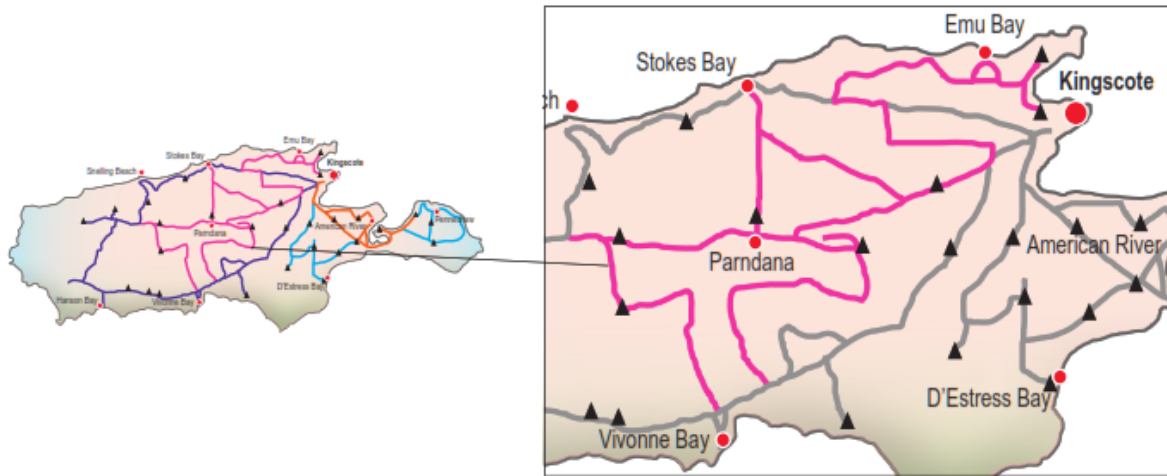

TUESDAY MAP with collection route highlighted in PINK

FORTNIGHTLY COLLECTION of GENERAL WASTE TO LANDFILL - W AND RECYCLING - R

TUESDAY – your collection day is **TUESDAY** for both General Waste and Recycling (alternating weekly), if you live in the following collection area :

COLLECTION AREA	Parndana, Emu Bay, Cygnet River
WASTE TYPE	W – General Waste (red or blue lid bin) R - Recycling (yellow lid) Check Collection Area 3 for your green waste collection schedule by area, day and date (townships only)

Fortnightly collection schedule for Tuesday Collection Day

JULY 2020	7 14 21 28	OCTOBER 2020	6 13 20 27	JANUARY 2021	5 12 19 26	APRIL 2021	6 13 20 27
TUESDAY	R W R W	TUESDAY	W R W R	TUESDAY	W R W R W	TUESDAY	W R W R
AUGUST 2020	4 11 18 25	NOVEMBER 2020	3 10 17 24	FEBRUARY 2021	2 9 16 23	MAY 2021	4 11 18 25
TUESDAY	R W R W	TUESDAY	W R W R	TUESDAY	R W R W	TUESDAY	W R W R
SEPTEMBER 2020	1 8 15 22 29	DECEMBER 2020	1 8 15 22 29	MARCH 2021	2 9 16 23 30	JUNE 2021	1 8 15 22 29
TUESDAY	R W R W R	TUESDAY	W R W W R W	TUESDAY	R W R W W R	TUESDAY	W R W R W

TUESDAY Parndana, Emu Bay, Cygnet River

TUESDAY