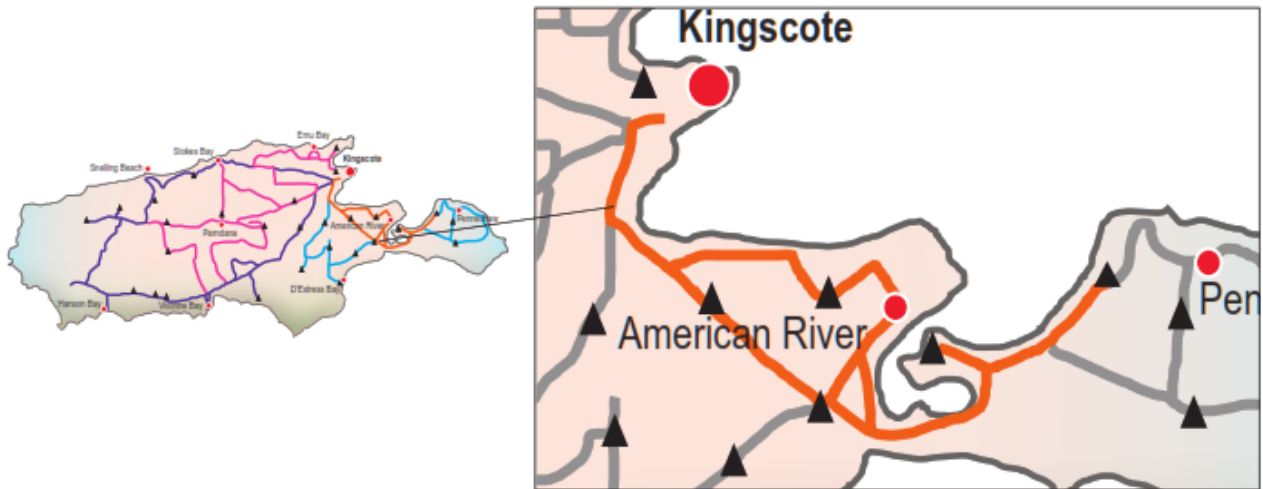

MONDAY MAP with collection route highlighted in ORANGE

FORTNIGHTLY COLLECTION of GENERAL WASTE TO LANDFILL - W AND RECYCLING - R

MONDAY – your collection day is **MONDAY** for both General Waste and Recycling (alternating weekly), if you live in the following collection area :

COLLECTION AREA American River, Muston, Nepean Bay Baudin Beach, Island Beach. **RURAL ROADS** : Hog Bay Road between Racecourse and Frank Road.

WASTE TYPE
W - General Waste (red or blue lid bin)
R - Recycling (yellow lid)
 Check **Collection Area 1** for your green waste collection schedule by area, day and date (townships only)

SPECIAL NOTES

- Recommend bins out night before collection day
- Weekly collection of general waste during peak periods 1 week before and after Easter; and 6 weeks during summer in December/January
- ALL **MONDAY** kerbside collections occur on the day scheduled (even public holidays)

MONDAY American River, Muston, Nepean Bay, Baudin Beach, Island Beach

MONDAY