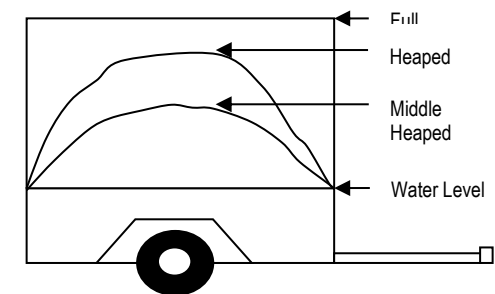

APPLICATION FORMS FOR ADDITIONAL COLLECTION SERVICES & INFORMATION ON WASTE & RECYCLING ARE AVAILABLE ON OUR WEBSITE
WWW.FRWA.COM.AU

COMMERCIAL FEES – TRUCKS ONLY	
WASTE FOR DISPOSAL*	
Waste for disposal - Mixed Waste	$216
Pest Weeds	$216
Street Sweepings	$216
Asbestos – Strict Conditions Apply (Refer to the Safework Asbestos Brochure – dampened, covered and sealed in 200 micron builders’ plastic placed on a pallet or bearers)	
Under 260kg (flat fee)	$52
Over 260kg Local	$188
WASTE FOR RECYCLING*	
Tree Prunings and Greenwaste	$60
Tree Stumps and Logs	$100
Concrete & Rock – 100mm to 450mm	$28
Concrete & Rock – 450mm and over	$38
Scrap Metal	Free
Grey Water (licensed operators only)	$19
Septage Waste – Black Water - (licensed operators only)	$19
Septage Waste (licensed operators only)	$43

*Per tonne unless specified

**Minimum Charge over Weighbridge GREENWASTE ONLY
$60**

**ALWAYS REMEMBER
TO SECURE AND COVER YOUR LOAD**