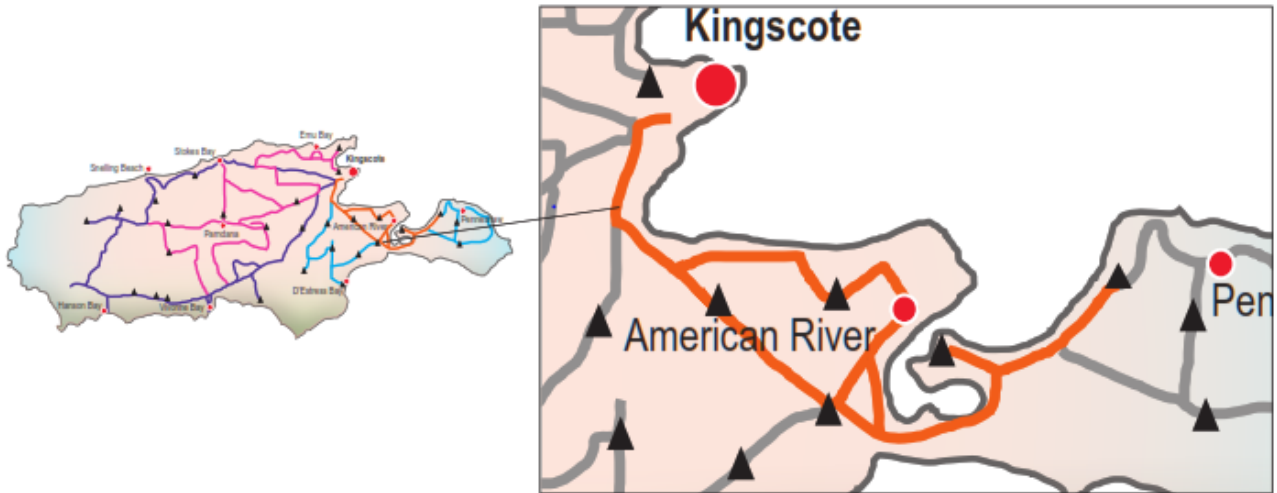

MONDAY MAP with collection route highlighted in ORANGE

FORTNIGHTLY COLLECTION of GENERAL WASTE TO LANDFILL - W AND RECYCLING - R

MONDAY – your collection day is **MONDAY** for both General Waste and Recycling (alternating weekly), if you live in the following collection area :

COLLECTION AREA American River, Muston, Nepean Bay Baudin Beach, Island Beach. **RURAL ROADS** : Hog Bay Road between Racecourse and Frank Road.

WASTE TYPE
W - General Waste (red or blue lid bin)
R - Recycling (yellow lid)
Check **Collection Area 1** for your green waste collection schedule by area, day and date (townships only)

SPECIAL NOTES

- Recommend bins out night before collection day
- Weekly collection of general waste during peak periods 1 week before and after Easter; and 6 weeks during summer in December/January
- ALL **MONDAY** kerbside collections occur on the day scheduled (even public holidays)

Fortnightly collection schedule for Monday Collection Day

JULY 2019 MONDAY	1 R	8 W	15 R	22 W	29 R
AUGUST 2019 MONDAY	5 W	12 R	19 W	26 R	
SEPTEMBER 2019 MONDAY	2 W	9 R	16 W	23 R	30 W
OCTOBER 2019 MONDAY	7 R	14 W	21 R	28 W	
NOVEMBER 2019 MONDAY	4 R	11 W	18 R	25 W	
DECEMBER 2019 MONDAY	2 R	9 W	16 R	23 W	30 R
JANUARY 2020 MONDAY	6 W	13 W	20 R	27 W	
FEBRUARY 2020 MONDAY	3 W	10 R	17 W	24 R	
MARCH 2020 MONDAY	2 W	9 R	16 W	23 R	30 W
APRIL 2020 MONDAY	6 W	13 R	20 W	27 R	
MAY 2020 MONDAY	4 R	11 W	18 R	25 W	
JUNE 2020 MONDAY	1 R	8 W	15 R	22 W	29 R

MONDAY American River, Muston, Nepean Bay, Baudin Beach, Island Beach.

MONDAY