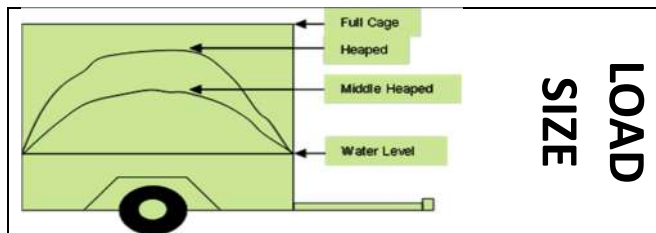

DOMESTIC WASTE FOR DISPOSAL	
Car Boot Station Wagon Bagged General Waste (Std Garbage Bag) 140L Bin – General Waste Ute and Van, Single Axle Trailer - Up to heaped level Ute (1t or More), Dual Axle Trailer – Up to heaped level All Dual Axle Trailers – Caged	ALL FREE
Asbestos Less than 260 kg (MIN CHARGE) Over 260kg (weighed)	\$42 \$155/t
Construction and Demolition (inert) - Per trailer load - Weighed	\$31 \$51/t
DOMESTIC E WASTE (under National Computer and Television Scheme)	
TVs and Computers	Free
Contaminated/Broken TVs & Computers	\$40/item
Other E Waste	Free
GREEN WASTE FOR RECYCLING	
Lawn Clippings, Weeds and Grass Non- Commercial Load	Free
DOMESTIC TREE PRUNINGS	
Car Boot Station Wagon 240L Bin – Green waste bin Ute and Van, Single Axle Trailer - Up to heaped level Ute (1t or More), Dual Axle Trailer – Up to heaped level All Dual Axle Trailers – Caged	ALL FREE