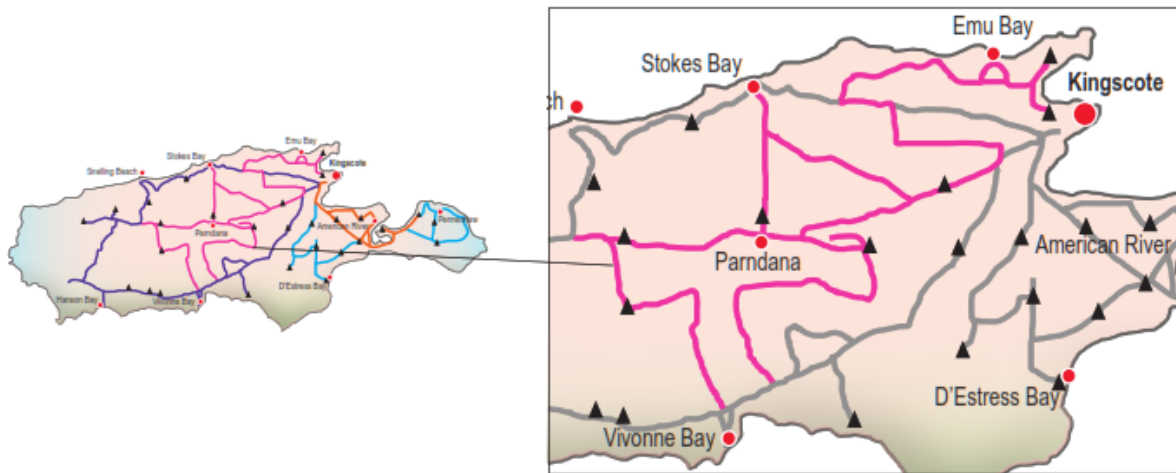

TUESDAY MAP with collection route highlighted in PINK

FORTNIGHTLY COLLECTION of GENERAL WASTE TO LANDFILL - W AND RECYCLING - R

TUESDAY – your collection day is **TUESDAY** for both General Waste and Recycling (alternating weekly), if you live in the following collection area :

COLLECTION AREA	Parndana, Emu Bay, Cygnet River
WASTE TYPE	W – General Waste (red or blue lid bin) R - Recycling (yellow lid) Check Collection Area 3 for your green waste collection schedule by area, day and date (townships only)

SPECIAL NOTES

- Bins out night before or no later than **5.30am** on collection day
- Weekly collection of general waste during peak periods 1 week before and after Easter; and 6 weeks of peak summer school holidays in December /January

TUESDAY Parndana, Emu Bay, Cygnet River

TUESDAY