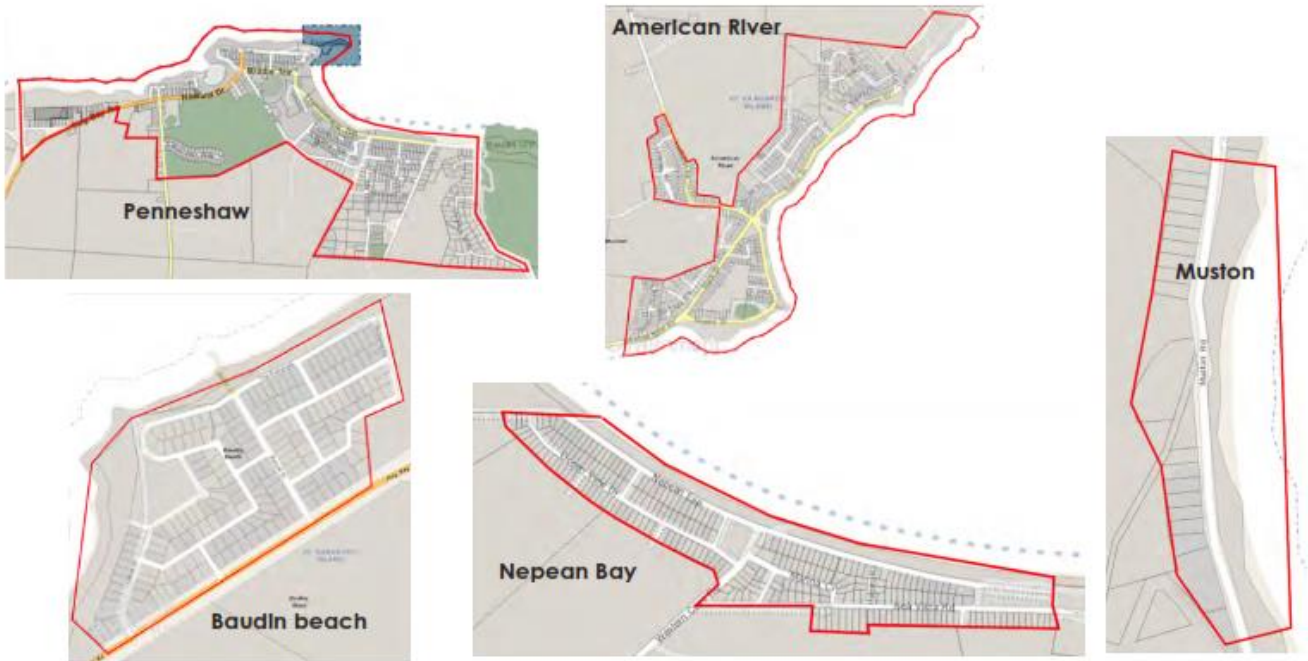

TUESDAY GREENWASTE COLLECTION AREAS

IF IT GROWS IN IT GOES !

ALL food scraps – meat, bone, fat, baked goods and vegetable matter (in domestic quantities) are good to go in the green organic bin

TUESDAY – your collection day is **TUESDAY** for **GREEN ORGANIC WASTE ONLY**, if you live in the following collection area :

SPECIAL NOTES

- Bins out night before or no later than **5.30am** on collection day

COLLECTION AREA 1

Penneshaw, American River, Muston, Baudin Beach, Nepean Bay, (within township boundaries only and for properties of 2000m² or less in size)