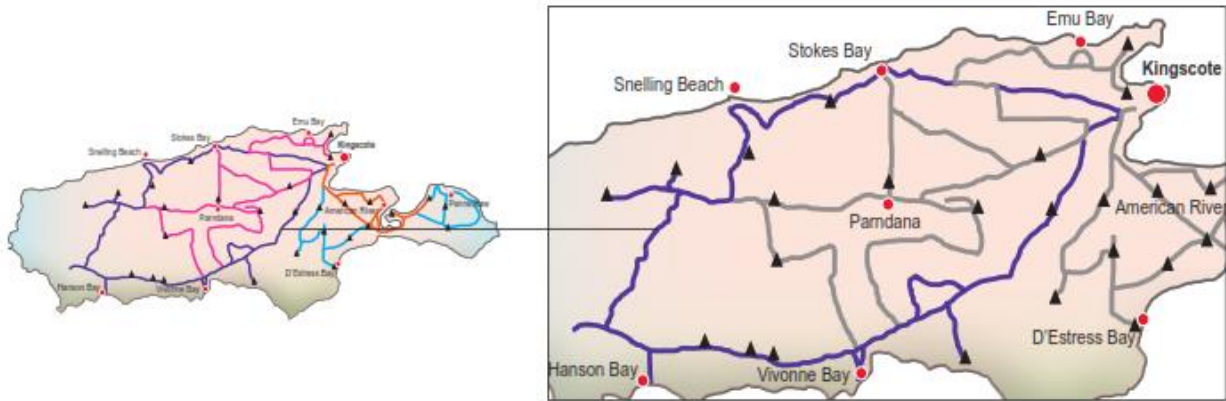

THURSDAY MAP with collection route highlighted in PURPLE

FORTNIGHTLY COLLECTION of GENERAL WASTE TO LANDFILL - W AND RECYCLING - R

THURSDAY – your collection day is **THURSDAY** for both General Waste and Recycling (alternating weekly) , if you live in the following collection area :

COLLECTION AREA	Vivonne Bay, Stokes Bay, Snelling Beach and Hanson Bay
WASTE TYPE	<p>W – General Waste (red or blue lid bin)</p> <p>R - Recycling (yellow lid)</p> <p>Check Collection Area 3 for your green waste collection schedule by area, day and date (townships only)</p>

THURSDAY Vivonne Bay, Stokes Bay, Snelling Beach and Hanson Bay

THURSDAY