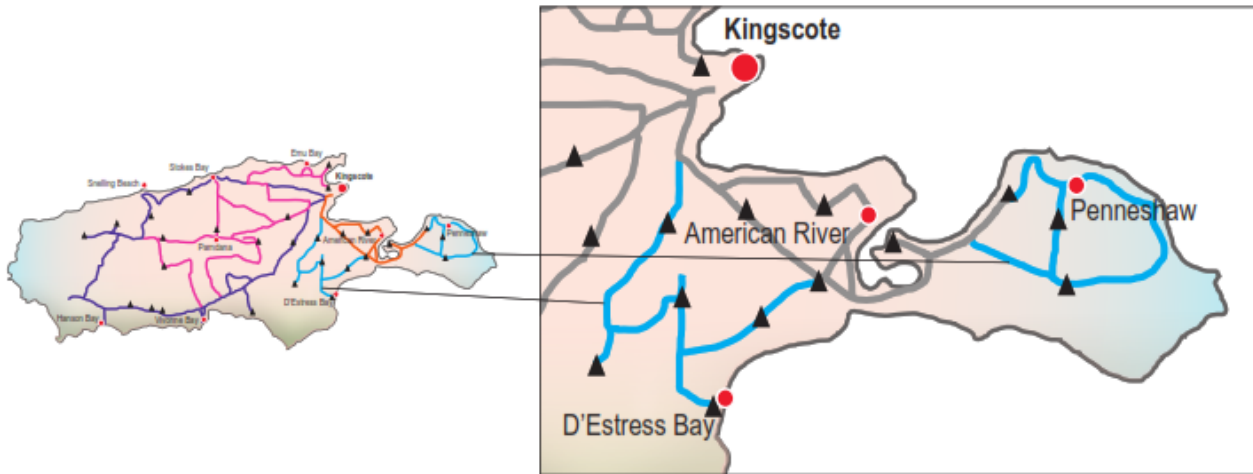

FRIDAY MAP with collection route highlighted in BLUE

FORTNIGHTLY COLLECTION of GENERAL WASTE TO LANDFILL - W AND RECYCLING - R

FRIDAY – your collection day is **FRIDAY** for both General Waste and Recycling (alternating weekly), if you live in the following collection area :

COLLECTION AREA Penneshaw Township (including Hog Bay Road to Frank Road).
RURAL ROADS: Cape Willoughby - Willson River - East West Road ; Three Chain - D,Estrees Bay - Wheaton - Lades - Woods - Wilson - South Coast - Elsegoods Roads